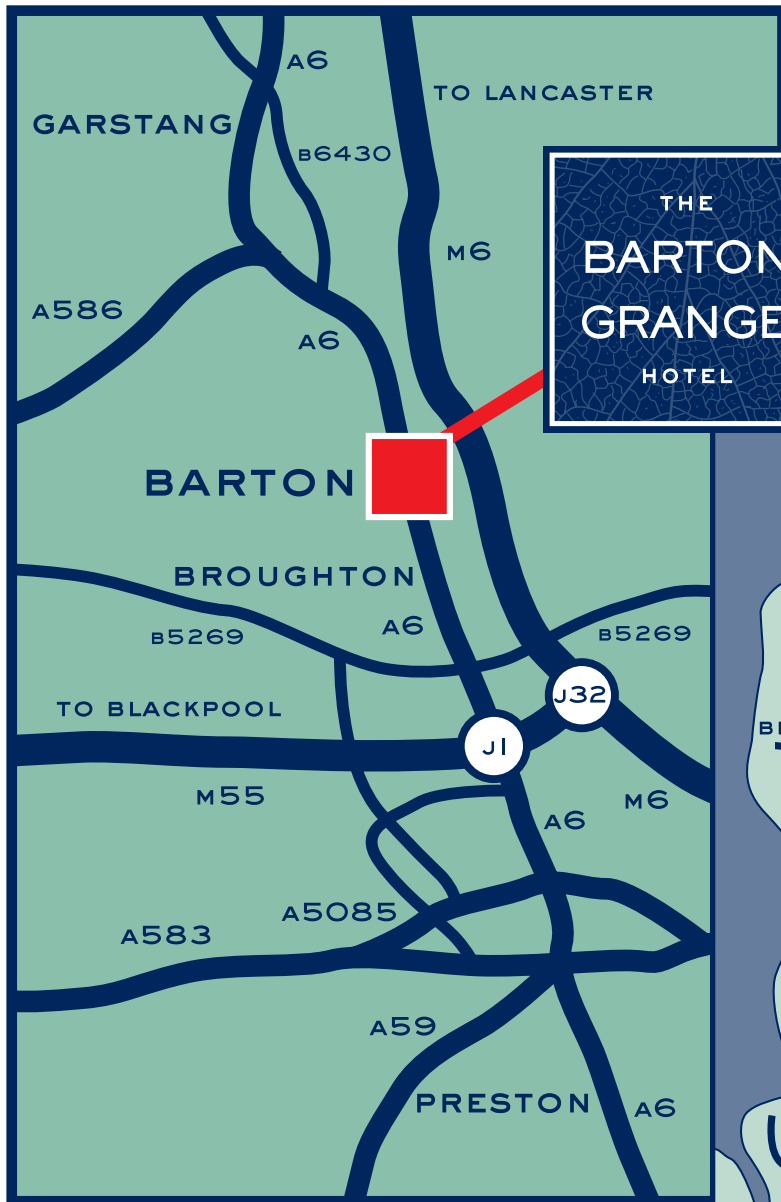

## DIRECTIONS

FROM THE M6, EXIT AT JUNCTION 32 (M55 INTERCHANGE).

FOLLOW THE SIGNS NORTH FOR A6 GARSTANG FOR JUST 2 MILES.

THE BARTON GRANGE HOTEL IS ON YOUR RIGHT HAND SIDE.

**SAT NAV** – PR3 5AA, GARSTANG ROAD, NUMBERS 746 – 768